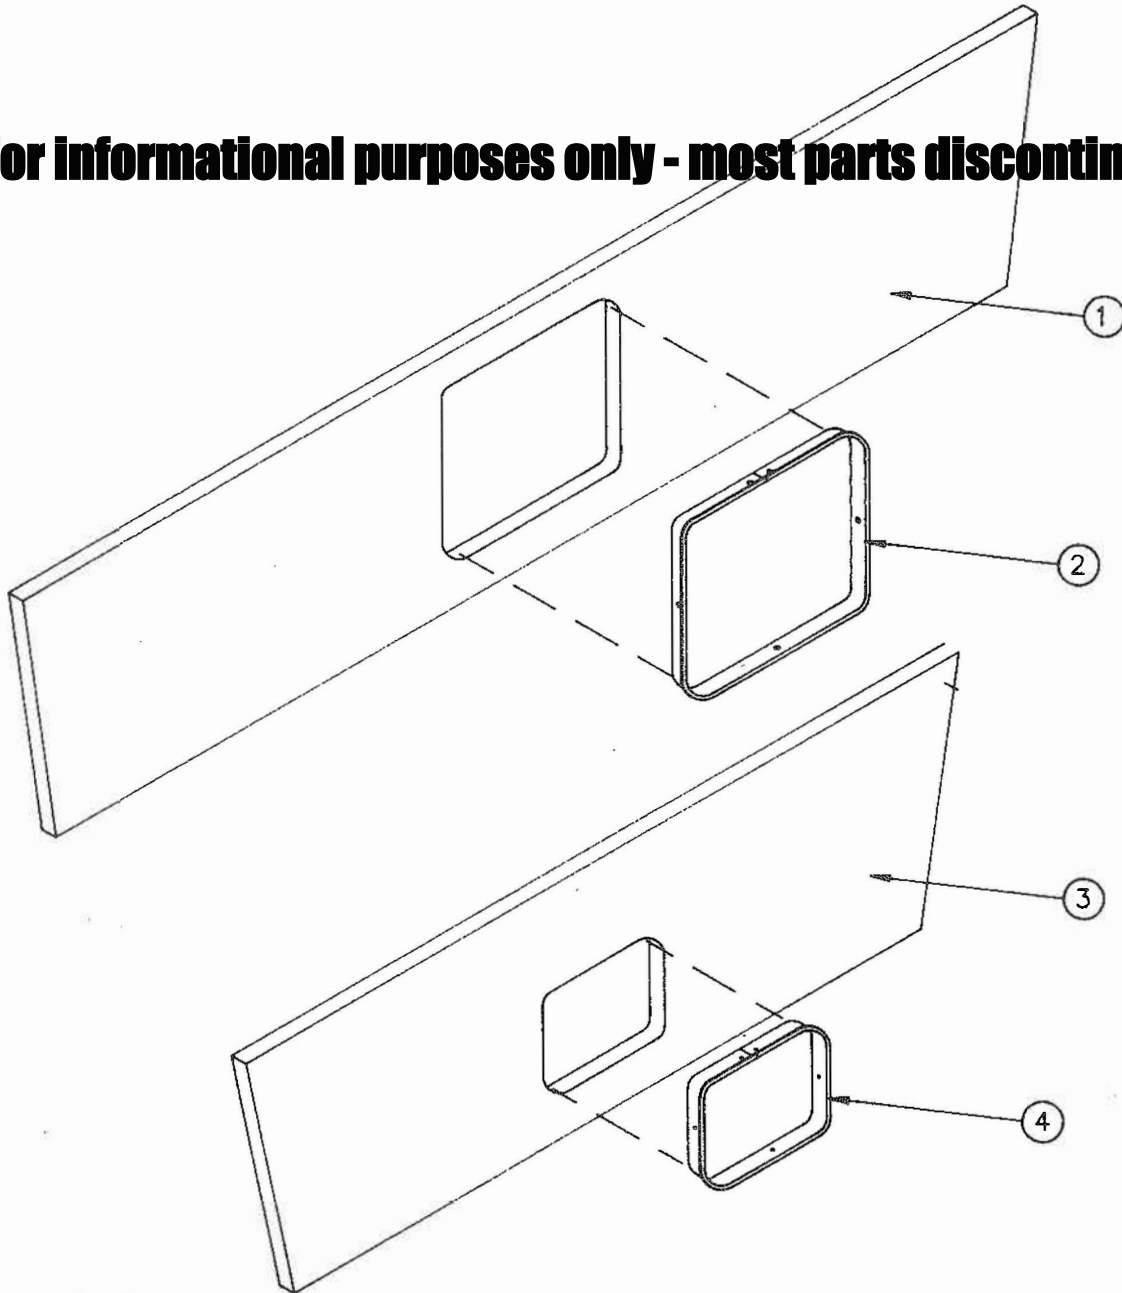

SIDE APRON

<u>ITEM NO.</u>	<u>PART NUMBER</u>	<u>PART DESCRIPTION</u>
1	213-0194-0	DY-BP SIDE APRON LAM
2	206-0079-1	P.C. HOUSING MLDG
	204-0017-0	TRIM MLDG NAIL 14x7/8
	204-0018-0	TRIM MLDG SCREW NAIL 2x3/4

END APRON

<u>ITEM NO.</u>	<u>PART NUMBER</u>	<u>PART DESCRIPTION</u>
3	213-0195-0	DY-BP END APRON LAM
4	206-0080-0	BALL RETURN BOX MLDG
	204-0017-0	TRIM MLDG NAIL 14x7/8
	204-0018-0	TRIM MLDG SCREW NAIL 2x3/4

For informational purposes only - most parts discontinued