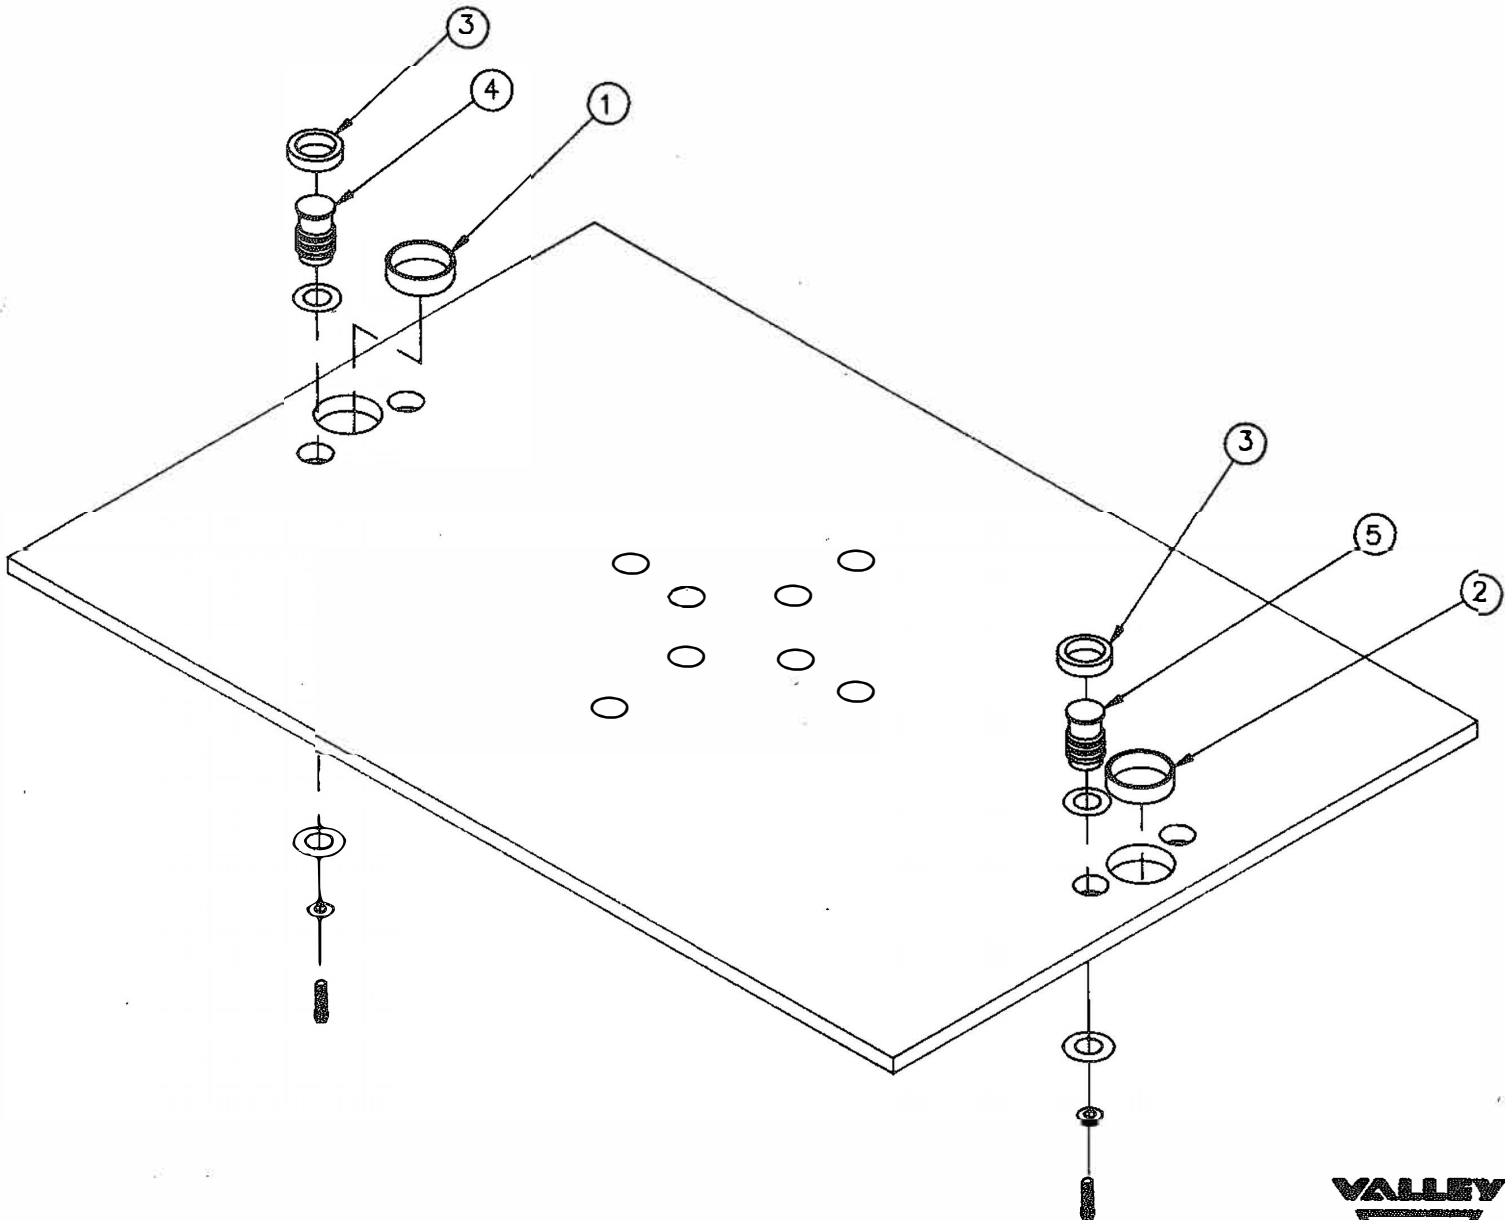

SLATE

ITEM NO.	PART NUMBER	PART DESCRIPTION
	SL-Z-BE	BP SLATE-47 7/8x31 7/8
1	205-0061-0	HOLE LINER RED
2	205-0060-0	HOLE LINER WHITE
	207-0055-0	SMALL RED RUBBER RING
3	207-0045-0	LARGE RED RUBBER RING
4	206-0089-0	LARGE RED ALUMINUM BUMPER
5	206-0088-0	LARGE WHITE ALUMINUM BUMPER
	202-0040-0	ALUMINUM BUMPER BOLT 3/8x16x1 1/2
	205-0220-0	LARGE RED PLASTIC BUMPER
	205-0219-0	LARGE WHITE PLASTIC BUMPER
	206-0177-0	PLASTIC BUMPER NUT

NOTE: RUBBER RINGS FOR LARGE BUMPERS HAVE AN OUTSIDE DIAMETER OF 2 1/4"
RUBBER RINGS FOR SMALL BUMPERS HAVE AN OUTSIDE DIAMETER OF 1 3/4"
SMALL BUMPERS ARE NOT AVAILABLE.

For informational purposes only - most parts discontinued