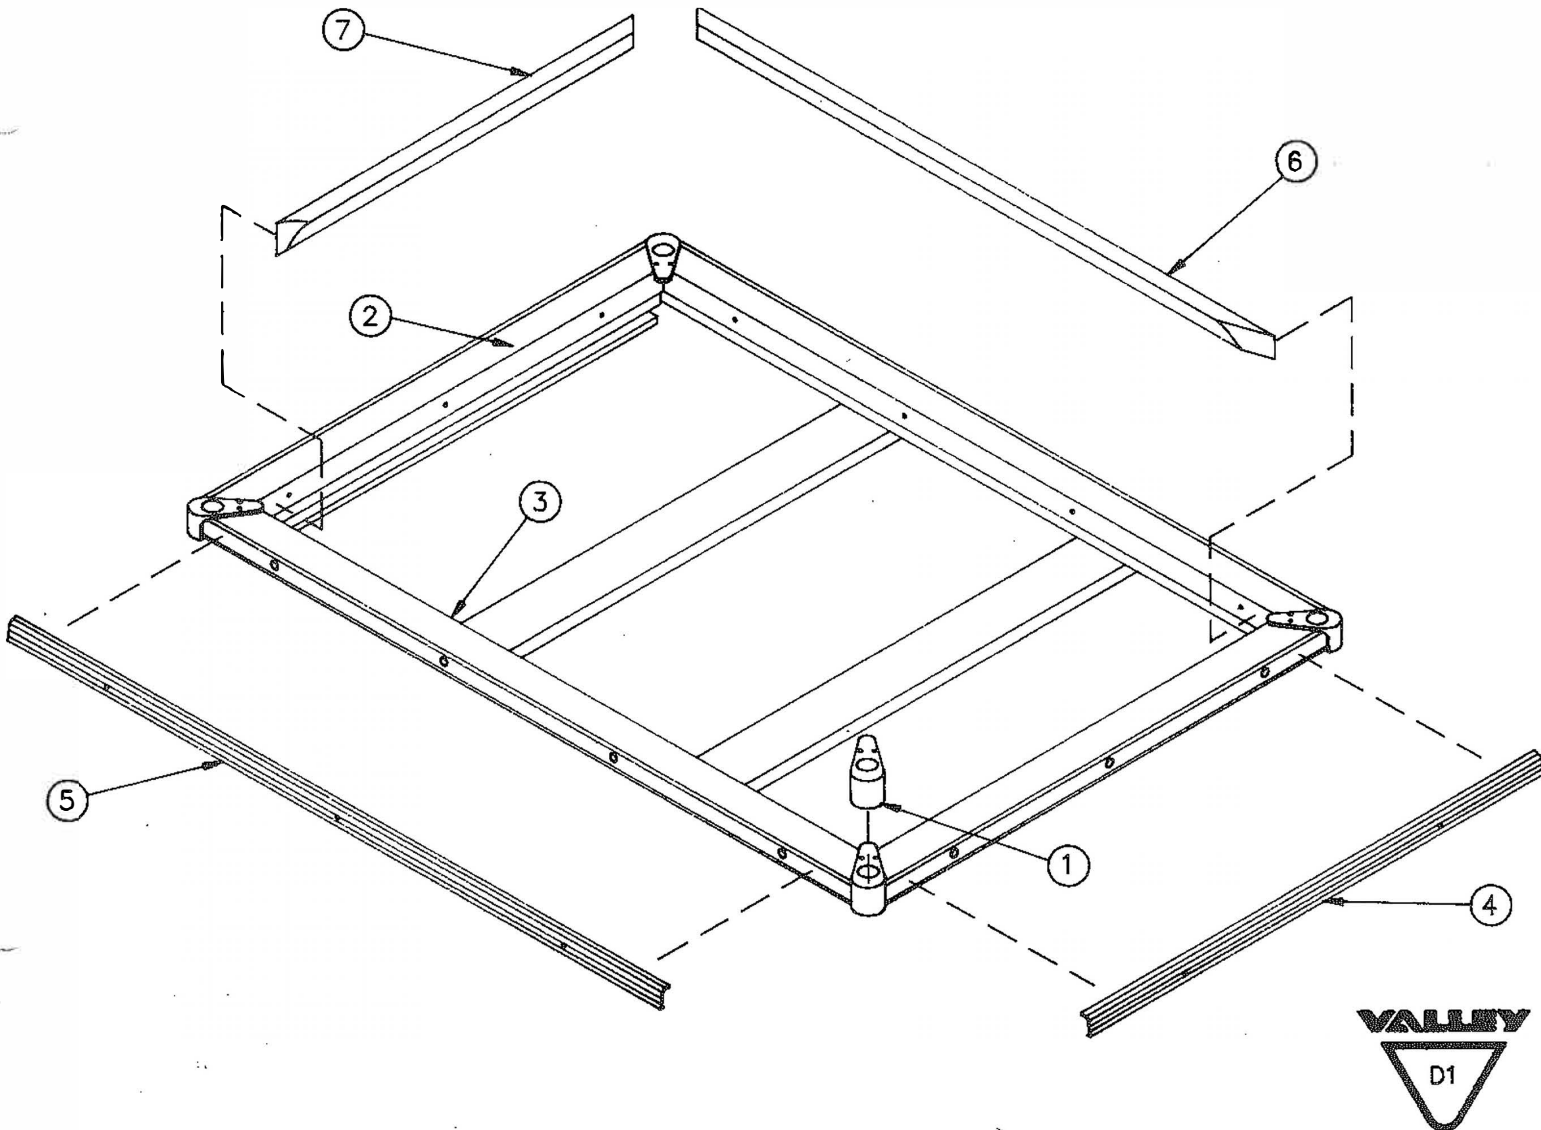

TOP RAIL ASSEMBLY

<u>ITEM NO.</u>	<u>PART NUMBER</u>	<u>PART DESCRIPTION</u>
1	206-0084-0	CORNER CAP ASSY
	202-0055-0	CORNER CAP BOLT 8x32x3 1/4
	203-0005-0	CORNER CAP NUT 8x32
	204-0006-0	WASHER
	213-0200-0	DY-BP TR END LAM
2	213-0199-0	DY-BP TR SIDE LAM
3	206-0082-0	BP END RAIL MLDG 37 7/8
4	206-0081-0	BP SIDE RAIL MLDG 53 7/8
5	201-0002-0	RAIL MLDG SCREW 6x5/8
6	CB-Z-AC-CRA-0-01-02	BP CUSHION RAIL SIDE ASSY
7	CB-Z-AC-CRA-0-01-01	BP CUSHION RAIL END ASSY
	CB-Z-AC-CRA	BP CUSHION RAIL SET ASSY
	201-0030-0	CUSHION RAIL SCREW 10x4

NOTE: CUSHION RAIL RUBBER IS AVAILABLE.

For informational purposes only - most parts discontinued