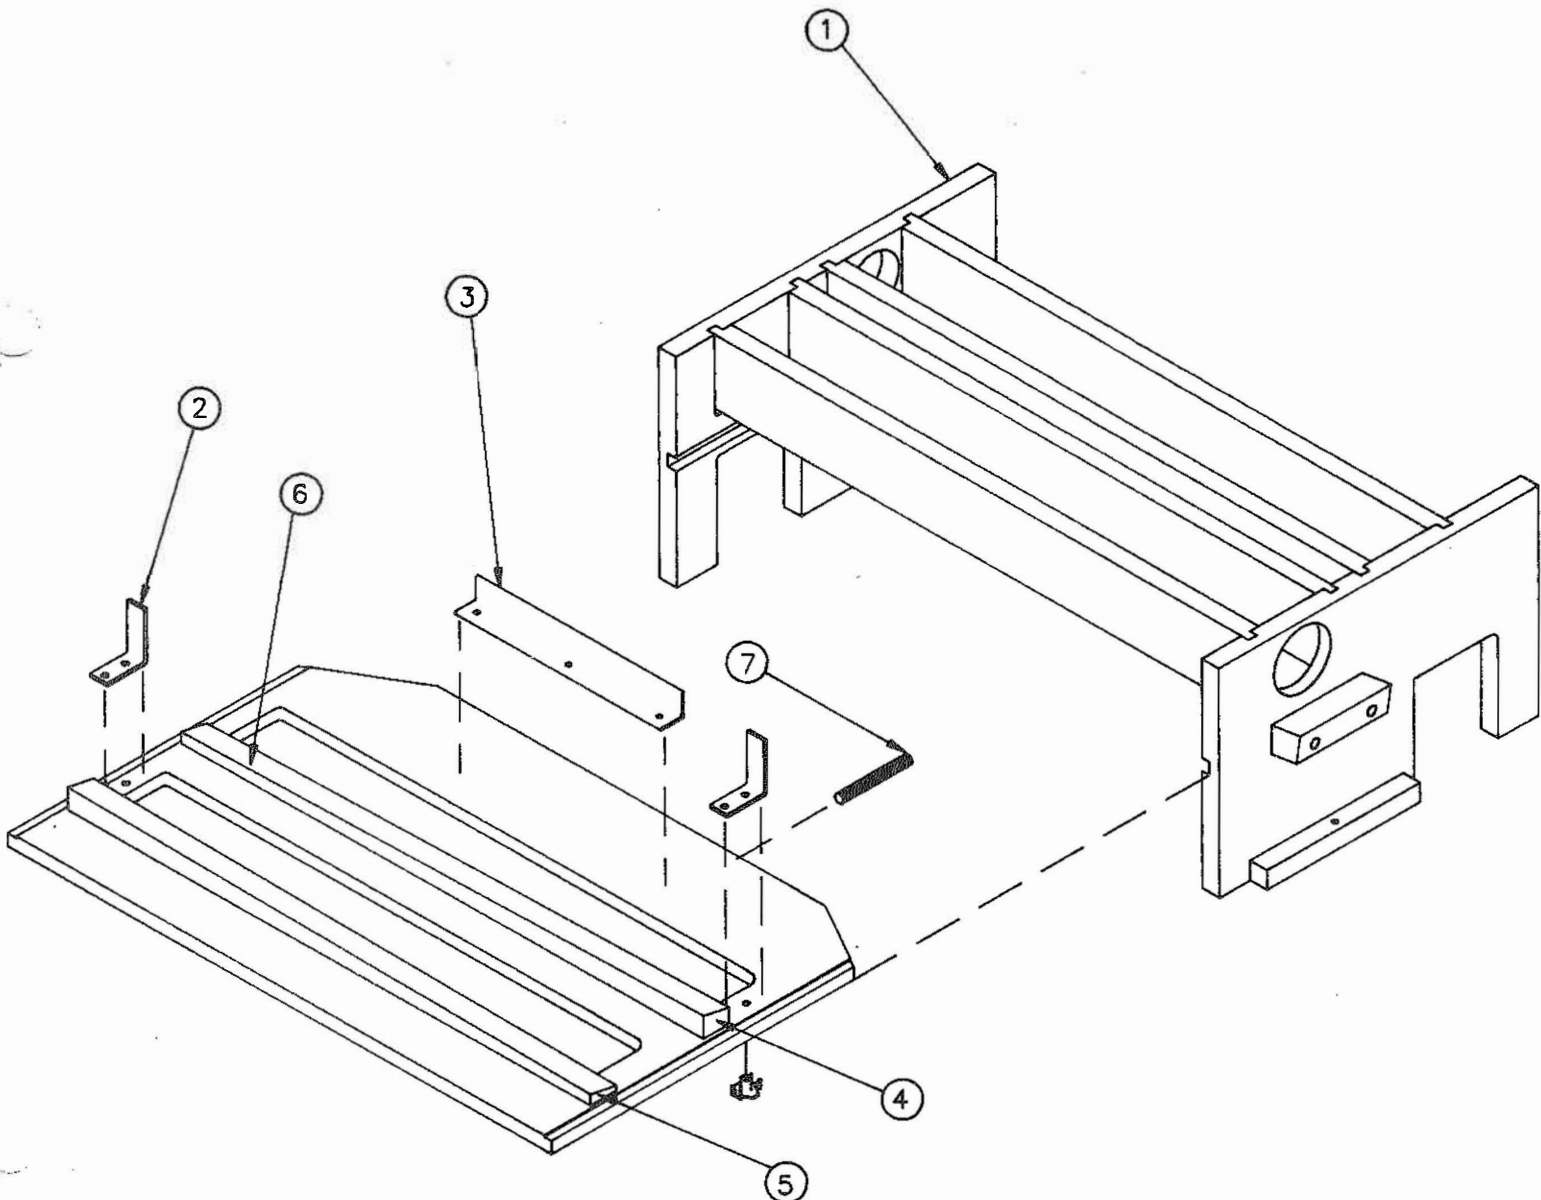

BALL TRAP ASSEMBLY

<u>ITEM NO.</u>	<u>PART NUMBER</u>	<u>PART DESCRIPTION</u>
1	CB-Z-00-PTA 201-0021-0	PUSH CHUTE TRAP TRAP SIDE SCREW 8x1 1/4
2	206-0077-1 202-0038-0 203-0010-0	BALL STOP BALL STOP BOLT 10x32x5/8 BALL STOP T-NUT 10x32
3	206-0078-0 201-0014-0	BALL TRAP RELEASE BALL TRAP RELEASE SCREW 8x5/8
4	CB-Z-00-BWR	BALL WEDGE RIGHT SIDE
5	CB-Z-00-BWL	BALL WEDGE LEFT SIDE
6	213-0205-0	BALL WEDGE LAM
7	217-0012-0	HINGE BAR SPRING

NOTE: YOU MUST REMOVE THE TRAP SIDE SCREWS TO REMOVE THE PUSH TRAP ASY.

For informational purposes only - most parts discontinued