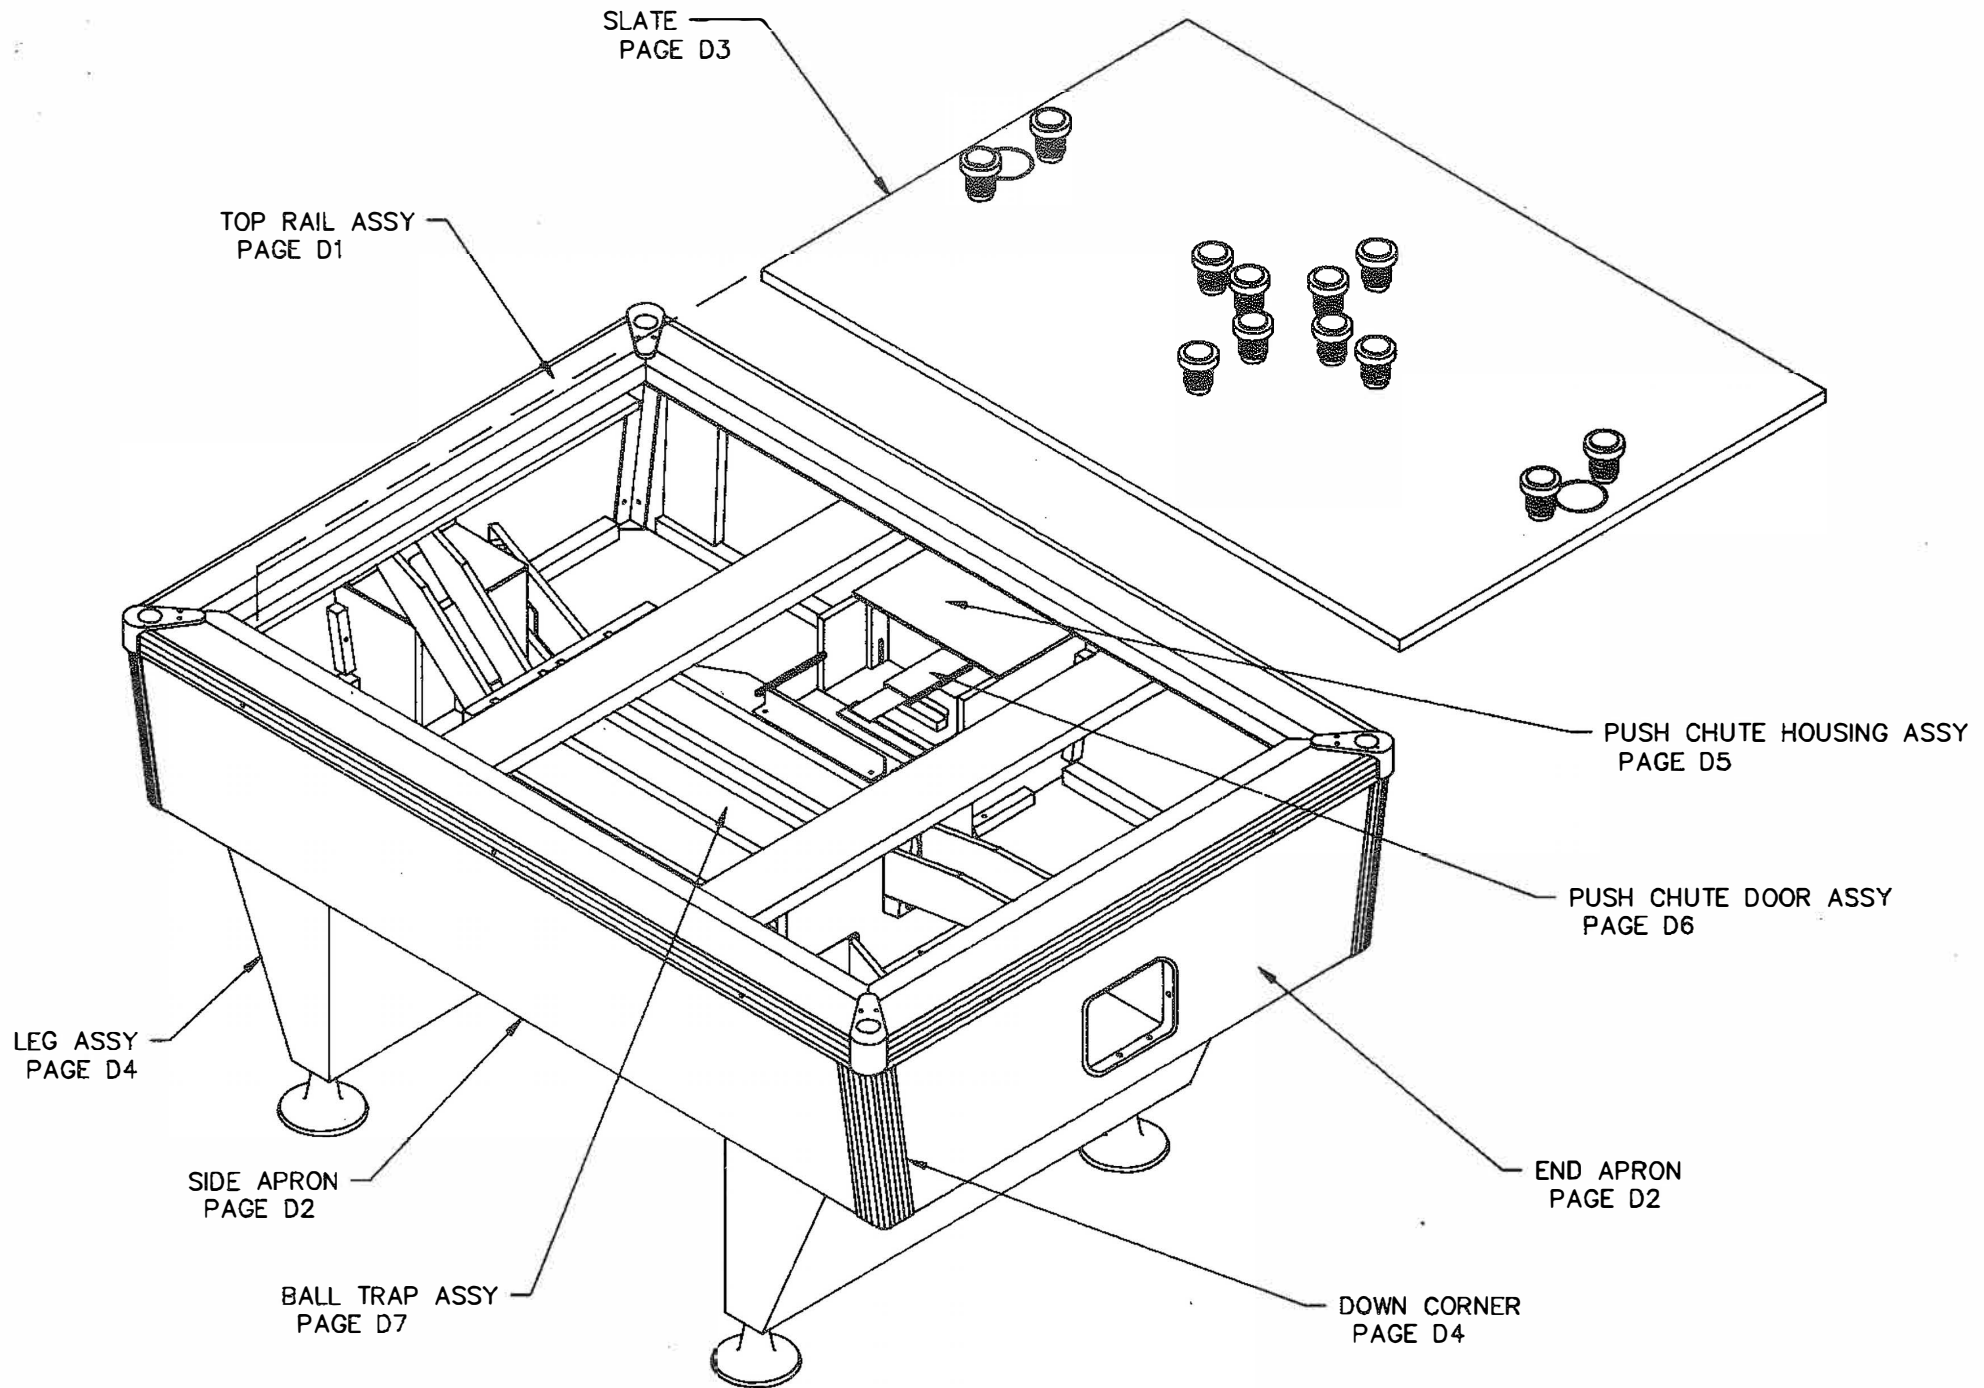

# BUMPER POOL SERVICE AND REPLACEMENT PART INDEX

TOP RAIL ASSEMBLY

<u>ITEM NO.</u>	<u>PART NUMBER</u>	<u>PART DESCRIPTION</u>
1	206-0084-0	CORNER CAP ASSY
	202-0055-0	CORNER CAP BOLT 8x32x3 1/4
	203-0005-0	CORNER CAP NUT 8x32
	204-0006-0	WASHER
	213-0200-0	DY-BP TR END LAM
2	213-0199-0	DY-BP TR SIDE LAM
3	206-0082-0	BP END RAIL MLDG 37 7/8
4	206-0081-0	BP SIDE RAIL MLDG 53 7/8
5	201-0002-0	RAIL MLDG SCREW 6x5/8
6	CB-Z-AC-CRA-0-01-02	BP CUSHION RAIL SIDE ASSY
7	CB-Z-AC-CRA-0-01-01	BP CUSHION RAIL END ASSY
	CB-Z-AC-CRA	BP CUSHION RAIL SET ASSY
	201-0030-0	CUSHION RAIL SCREW 10x4