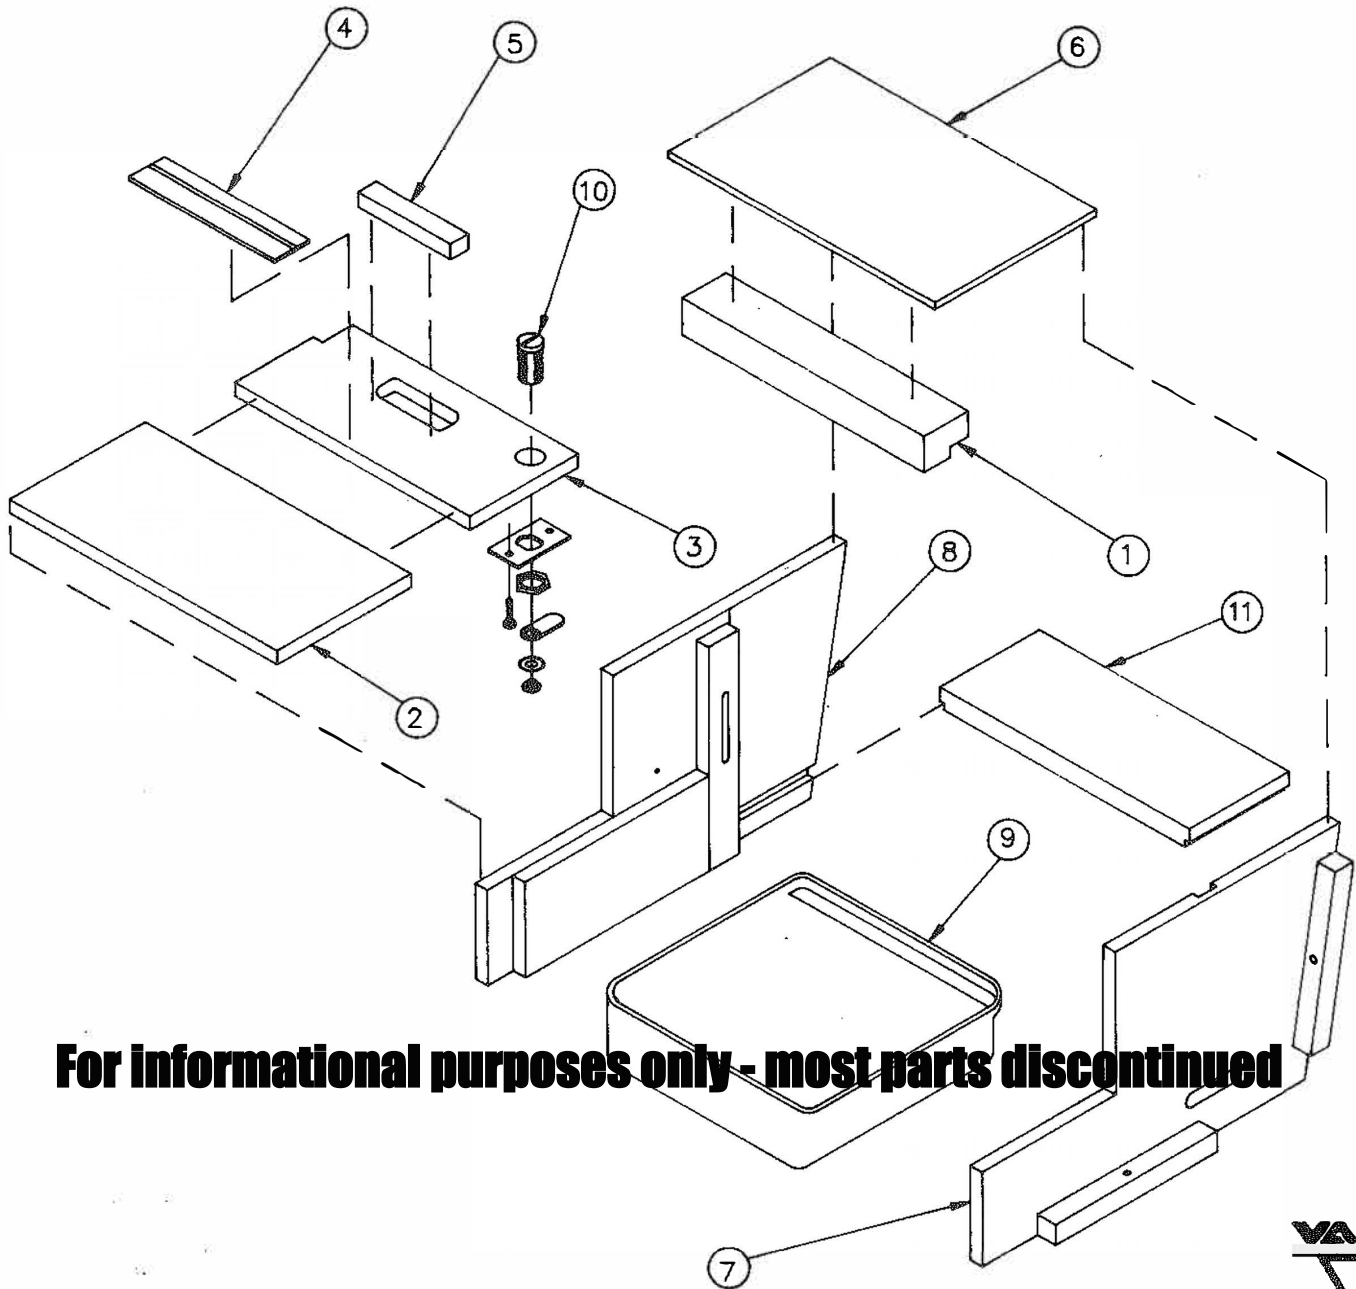

PUSH CHUTE HOUSING ASSEMBLY

<u>ITEM NO.</u>	<u>PART NUMBER</u>	<u>PART DESCRIPTION</u>
1	001-0090-0	P.C. DOOR HEADER
2	102-0046-0	CASH BOX COVER BACK
3	102-0045-0	CASH BOX COVER
4	205-0016-1	COIN SHELF HINGE
5	004-0050-0	STOP BLOCK
6	104-0011-0	TOP BRACE
7	CB-Z-EC-PCA-0-01-02	P.C. HOUSING LEFT SIDE
8	CB-Z-EC-PCA-0-01-01	P.C. HOUSING RIGHT SIDE
9	CB-Z-00-SCB	PLASTIC CASH BOX ASSY
10	212-0006-0	LOCK KEY DIF/SB&SC
11	CB-Z-EC-PCA-0-01-03	DOOR SILL
	CB-Z-EC-PCA	P.C. HOUSING ASSY
	CB-Z-DE-CBA	WOOD CASH BOX ASY

COLOR CODES:
EC- BLACK
DE- MAKORU

For informational purposes only - most parts discontinued